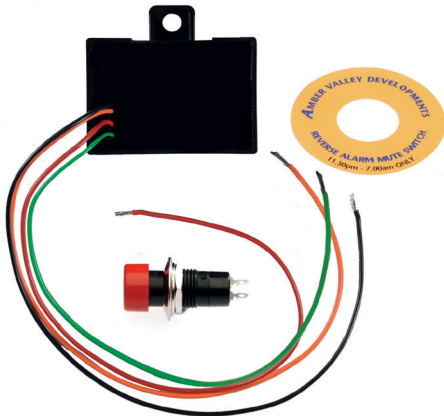

ADD-ON MODULES

AVRRS6 12-24V

Timer Cut-out

- Six minute timer cut-out
- Auto reset
- 12-24V
- IP67 rated - sealed against mud, water and vibration
- 30(H) x 88(W) x 47(D)
- Can be used with any alarm

AVRR2ECU 12-24V

Select Reverse Twice ECU

- Reverse alarm cut-out switch - select reverse twice to disengage the alarm
- Auto reset
- 12-24V
- IP67 rated - sealed against mud, water and vibration
- 30(H) x 88(W) x 47(D)
- Can be used with any alarm

AVRRS7 12-24V

Timer Cut-out Reverse Twice

- In-line timer - allows reverse alarm to sound for first ten seconds of reversing manoeuvre
- Auto reset
- 12-24V
- IP67 rated - sealed against mud, water and vibration
- 30(H) x 88(W) x 47(D)
- Can be used with any alarm