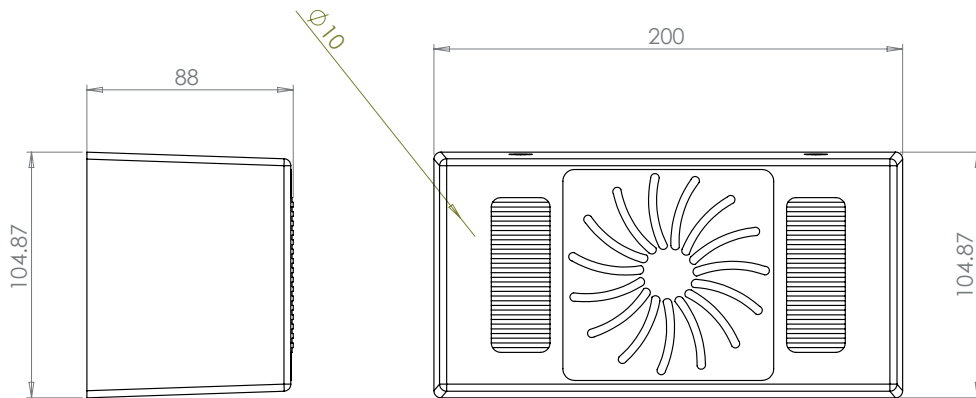

### SPECIFICATION

1. RATED VOLTAGE 12-24V
2. WORKING VOLTAGE RANGE 12V THROUGH 24V
3. RATED CURRENT 550 MA
4. MIN DB RATING 100dB
5. MULTI-FREQUENCY
6. MODULATION 70 PER MINUTE
7. OVERVOLTAGE AND SURGE PROTECTED
8. REVERSE POLARITY PROTECTED
9. FULLY ENCAPSULATED WATERPROOF TO IP67
10. ALL DIMENSIONS ARE IN MILLIMETRES
11. CASE MATERIAL ABS/ACRYLIC LENS
12. OPERATING TEMPERATURE -40° TO +50°
13. CABLE LENGTH 330MM