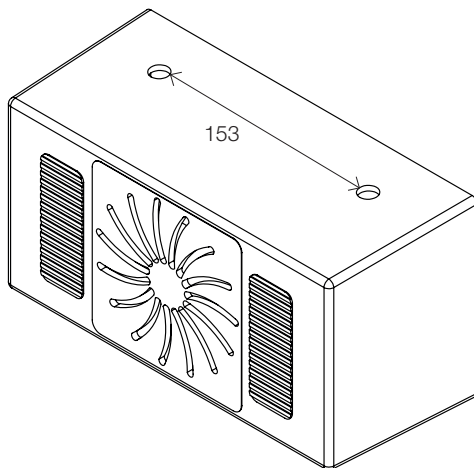

### SPECIFICATION

1. RATED VOLTAGE 12-24V
2. WORKING VOLTAGE RANGE 12V THROUGH 24V
3. RATED CURRENT 550 MA
4. MIN DB RATING 100dB
5. MULTI-FREQUENCY
6. MODULATION 70 PER MINUTE
7. OVERVOLTAGE AND SURGE PROTECTED
8. REVERSE POLARITY PROTECTED
9. FULLY ENCAPSULATED WATERPROOF TO IP67
10. ALL DIMENSIONS ARE IN MILLIMETRES
11. CASE MATERIAL ABS/ACRYLIC LENS
12. OPERATING TEMPERATURE -40° TO +50°
13. CABLE LENGTH 330MM