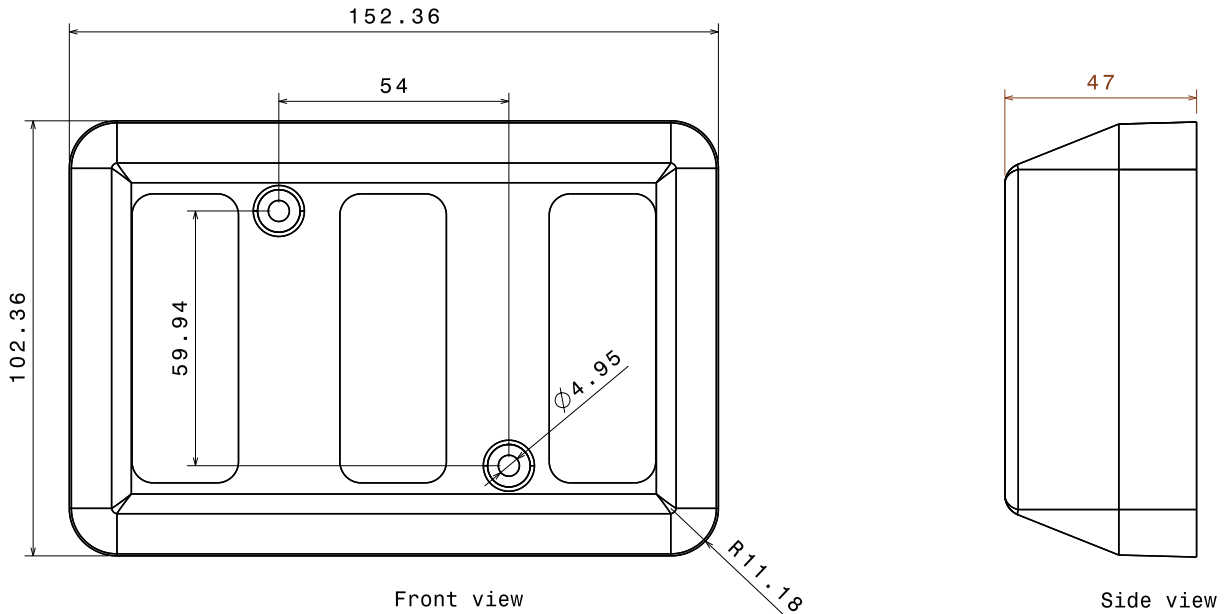

EMERGENCY LIGHTS

WIRING INSTRUCTIONS FOR AVEL01
 RED TO POSITIVE SUPPLY
 BLACK TO EARTH
 YELLOW TO SYNCHRONISE WITH OTHER DEVICES*

*Not all units synchronise – please ask your distributor for further details.

SPECIFICATION

1. RATED VOLTAGE 12-24V
2. WORKING VOLTAGE RANGE 12V THROUGH 24V
3. RATED CURRENT 450 MA
4. MODULATION 70 PER MINUTE
5. OVERVOLTAGE AND SURGE PROTECTED
6. REVERSE POLARITY PROTECTED
7. FULLY ENCAPSULATED WATERPROOF TO IP67
8. ALL DIMENSIONS ARE IN MILLIMETRES
9. CASE MATERIAL ABS/ACRYLIC LENS
10. OPERATING TEMPERATURE -40° TO +50°
11. CABLE LENGTH 330MM

WIRING INSTRUCTIONS FOR AVEL01SP
 TYCO SUPERSEAL FEMALE CONNECTOR

DRAWING NO: AVEL01 AVEL01SP
CUSTOMER PART NO:
CUSTOMER:
AMBER VALLEY DEVELOPMENTS LLP